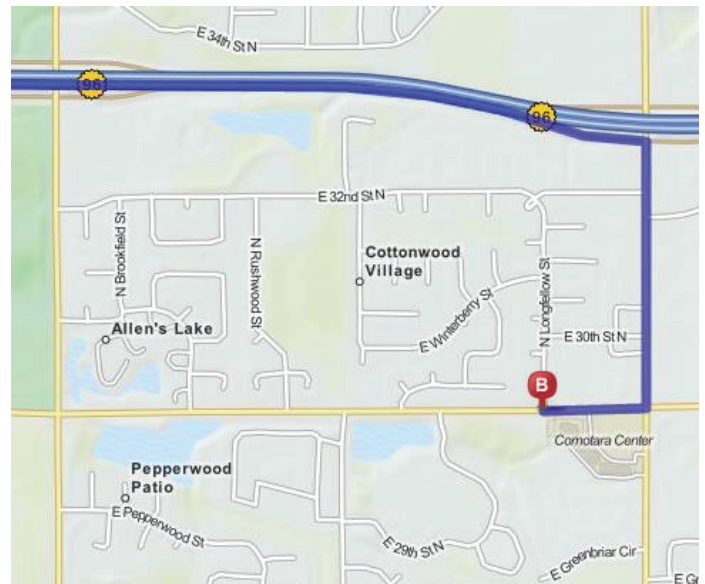

For Vision. For Health. For Life.

Concordia to Central Plains Eye

1. Go East on W. 7th St. toward Broadway St.,
Turn right at 2nd cross street onto Lincoln St.
2. Continue onto US-81 S / 145th Rd. – 47.6 miles
3. Follow I-135 S. to N. Rock Rd in Wichita.
Take the Rock Road exit from KS-96 – 89.5 miles
4. Continue on N. Rock Rd.
Drive to East 29th St. N.