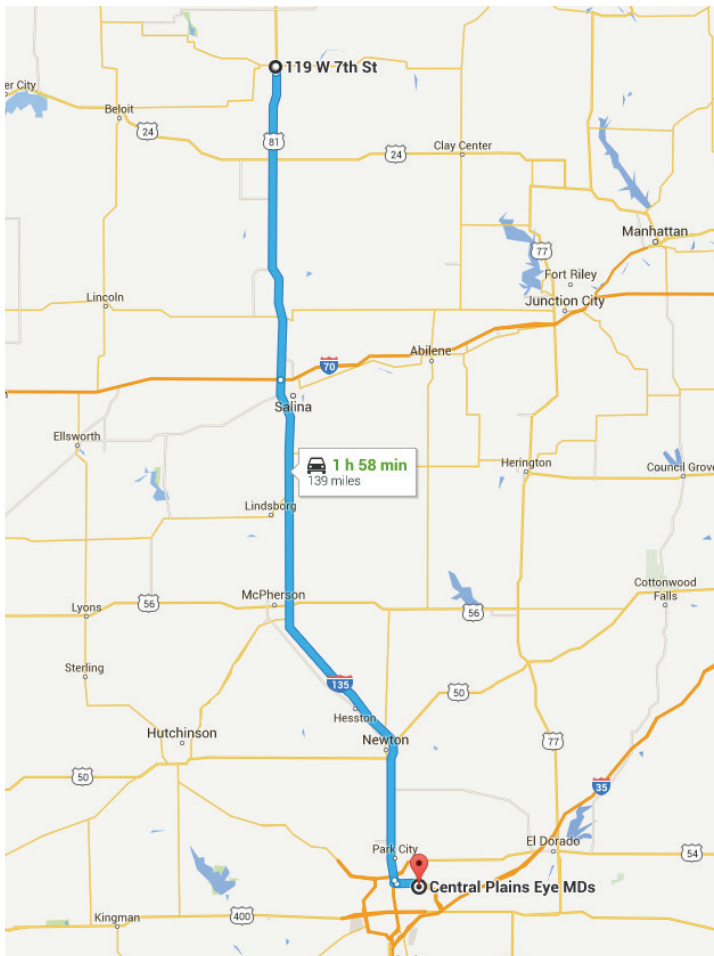

For Vision. For Health. For Life.

Concordia to Central Plains Eye

1. Go East on W. 7th St. toward Broadway St.,
Turn right at 2nd cross street onto Lincoln St.
2. Continue onto US-81 S / 145th Rd. – 47.6 miles
3. Follow I-135 S. to N. Rock Rd in Wichita.
Take the Rock Road exit from KS-96 – 89.5 miles
4. Continue on N. Rock Rd.
Drive to East 29th St. N.