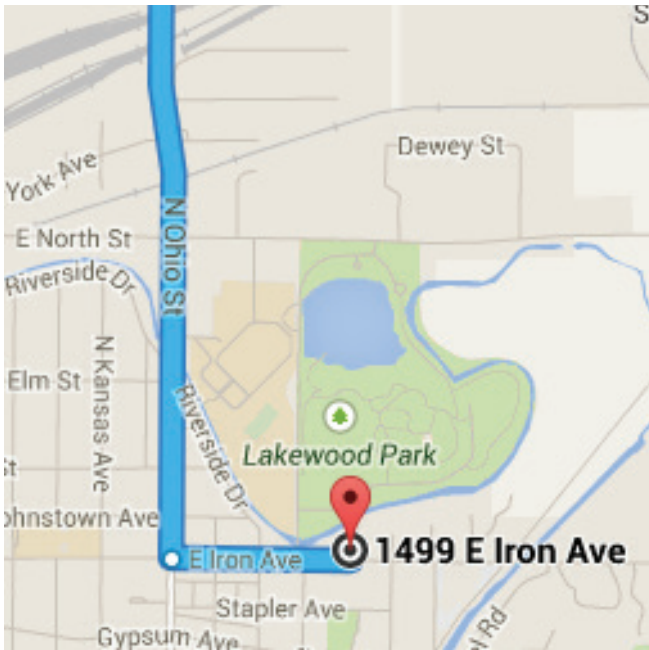

### Concordia to Salina (Dr. Kansal)

1. Go East on W. 7th St. toward Broadway St.,  
Turn right at 2nd cross street onto Lincoln St.
2. Follow US-81 S. to Ohio Rd. / Old US 40 in  
Saline County. Take exit 253 from I-70 E. – 51.8 miles
3. Continue on Ohio Rd.  
Drive to E. Iron Ave. in Salina

Dr. Kansal  
1499 E Iron Ave  
Salina, KS 67401

Chad J. Thompson, OD, Diplomate, ABO

Nick J. Richmond, OD

124 N Mill  
Beloit, KS 67420

128 W Kansas Ave.  
Smith Center, KS 66967

119 W 7th St.  
Concordia, KS 66901