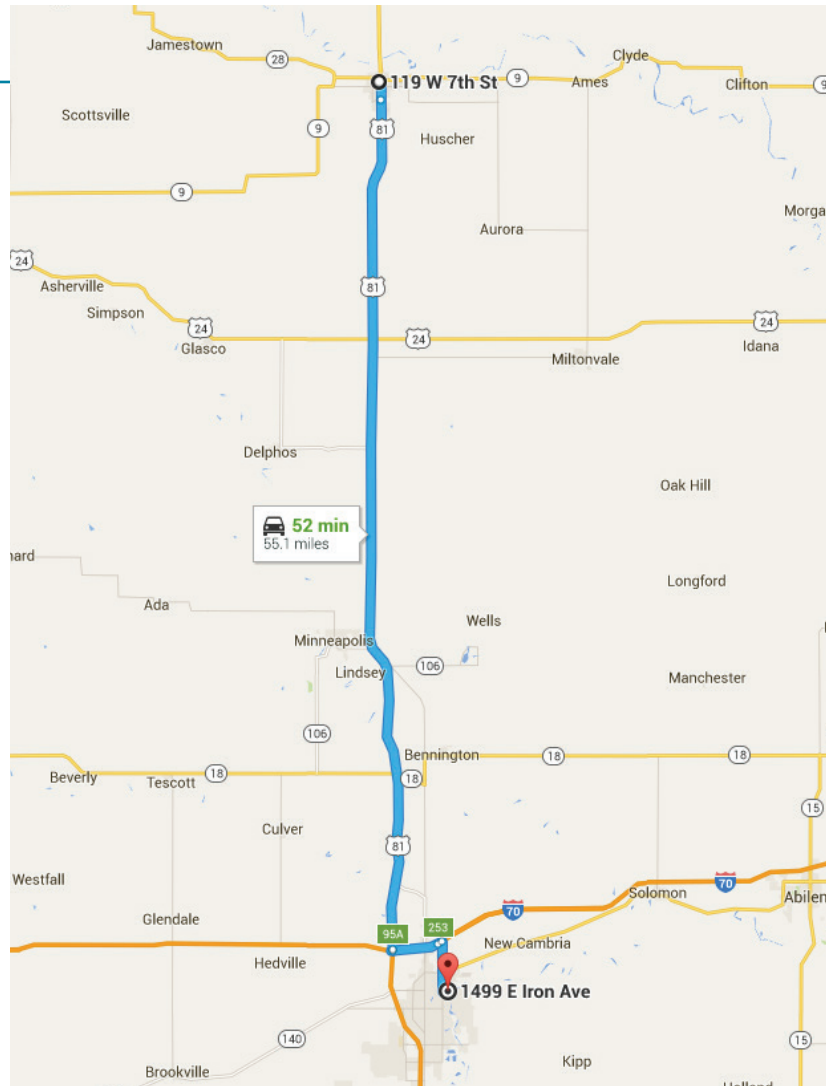

Chad J. Thompson, OD, Diplomate, ABO

Nick J. Richmond, OD

124 N Mill
Beloit, KS 67420

128 W Kansas Ave.
Smith Center, KS 66967

119 W 7th St.
Concordia, KS 66901

P: 785-738-3816 F: 785-738-4320

P: 785-282-6086 F: 785-282-3978

P: 785-243-2175 F: 785-243-4370