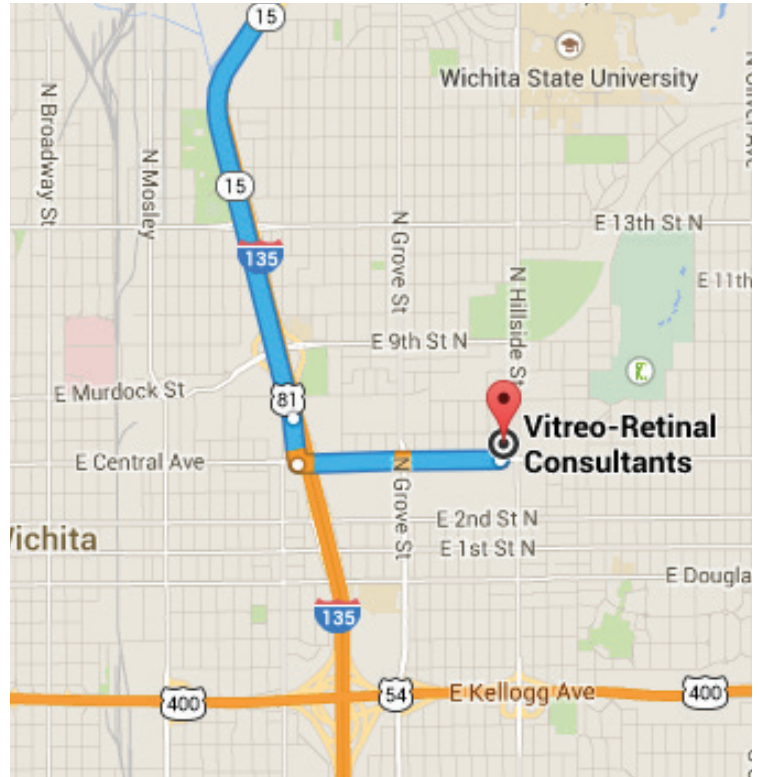

For Vision. For Health. For Life.

Concordia to Vitreo-Retinal Consultants

1. Go East on W. 7th St. toward Broadway St.,
Turn right at 2nd cross street onto Lincoln St.
2. Continue onto US-81 S / 145th Rd. – 47.6 miles
3. Follow I-135 S. to Wichita. Take the exit toward Hillside
from US-400 E / US-54 E / E Kellogg Ave – 91.2 miles
4. Continue on S. Hillside St.
Take E. Orme St. to S. Lorraine St. – 0.2 miles

Vitreo-Retinal Consultants
530 N Lorraine Ave
Wichita, KS 67214

Chad J. Thompson, OD, Diplomate, ABO

Nick J. Richmond, OD

124 N Mill
Beloit, KS 67420

128 W Kansas Ave.
Smith Center, KS 66967

119 W 7th St.
Concordia, KS 66901