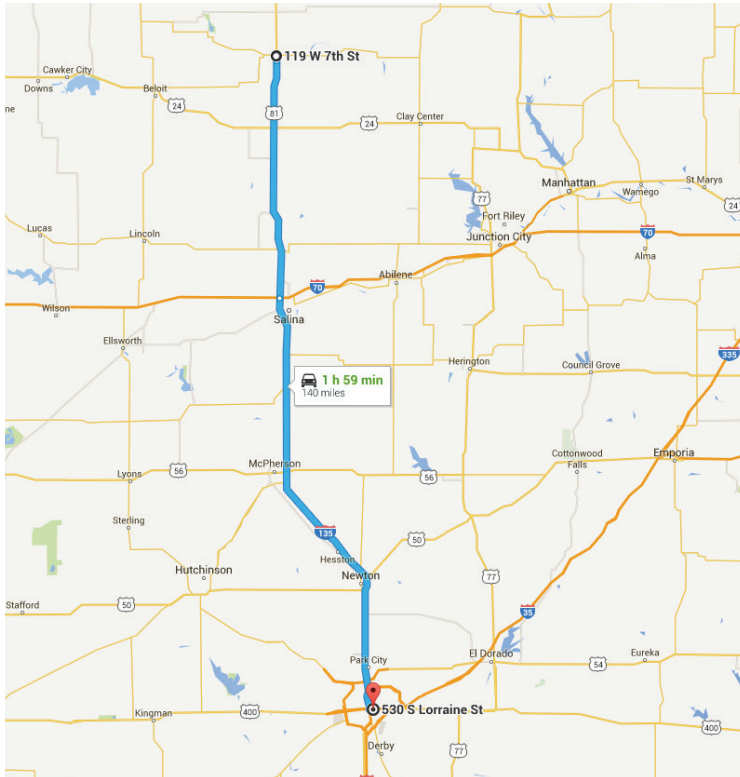

For Vision. For Health. For Life.

Concordia to Vitreo-Retinal Consultants

1. Go East on W. 7th St. toward Broadway St.,
Turn right at 2nd cross street onto Lincoln St.
2. Continue onto US-81 S / 145th Rd. – 47.6 miles
3. Follow I-135 S. to Wichita. Take the exit toward Hillside
from US-400 E / US-54 E / E Kellogg Ave – 91.2 miles
4. Continue on S. Hillside St.
Take E. Orme St. to S. Lorraine St. – 0.2 miles

Vitreo-Retinal Consultants
530 N Lorraine Ave
Wichita, KS 67214

Chad J. Thompson, OD, Diplomate, ABO

Nick J. Richmond, OD

124 N Mill
Beloit, KS 67420

128 W Kansas Ave.
Smith Center, KS 66967

119 W 7th St.
Concordia, KS 66901