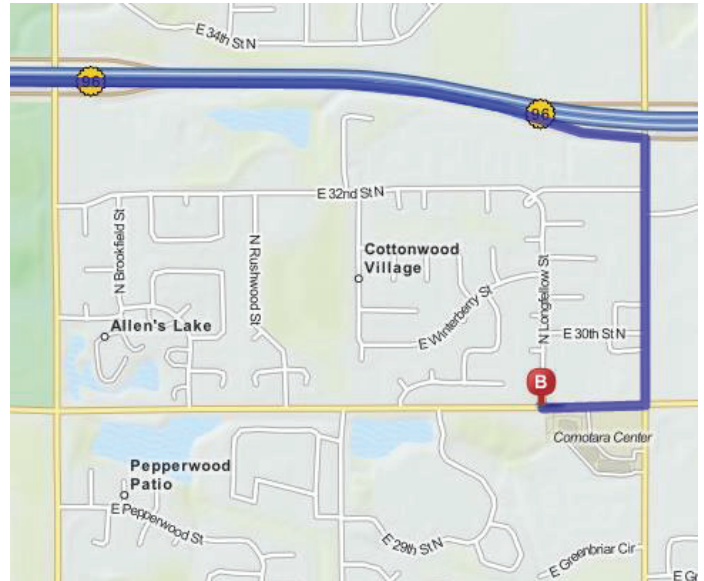

## Smith Center to Central Plains Eye

1. Go East on US-36 - 61 miles
2. Take the US-81 South Exit - 150 miles
3. Merge onto KS-96 via EXIT 10 – 4.4 miles
4. Take the Rock Road exit
5. Turn Right on to Rock Road – 0.4 miles
6. Turn Right onto east 29th St – 0.2 miles
7. 7717 E 29th ST N is on the left