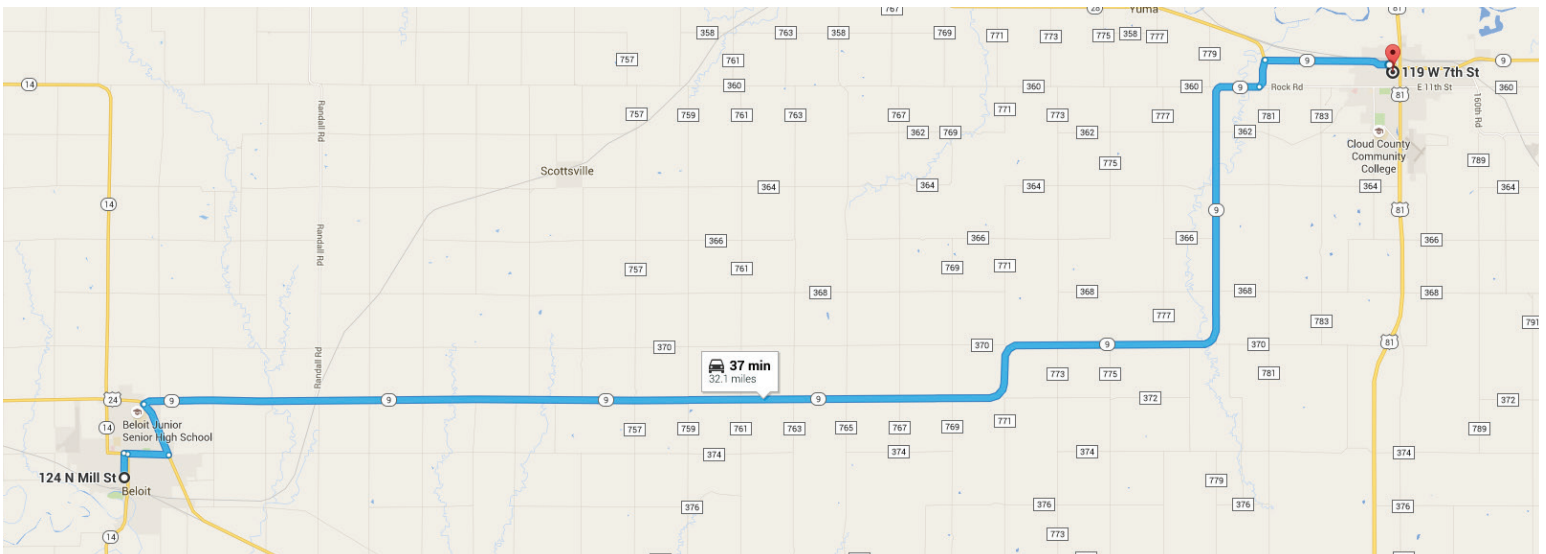

Chad J. Thompson, OD, Diplomate, ABO

Nick J. Richmond, OD

124 N Mill
Beloit, KS 67420

P: 785-738-3816 F: 785-738-4320

128 W Kansas Ave.
Smith Center, KS 66967

P: 785-282-6086 F: 785-282-3978

119 W 7th St.
Concordia, KS 66901

P: 785-243-2175 F: 785-243-4370