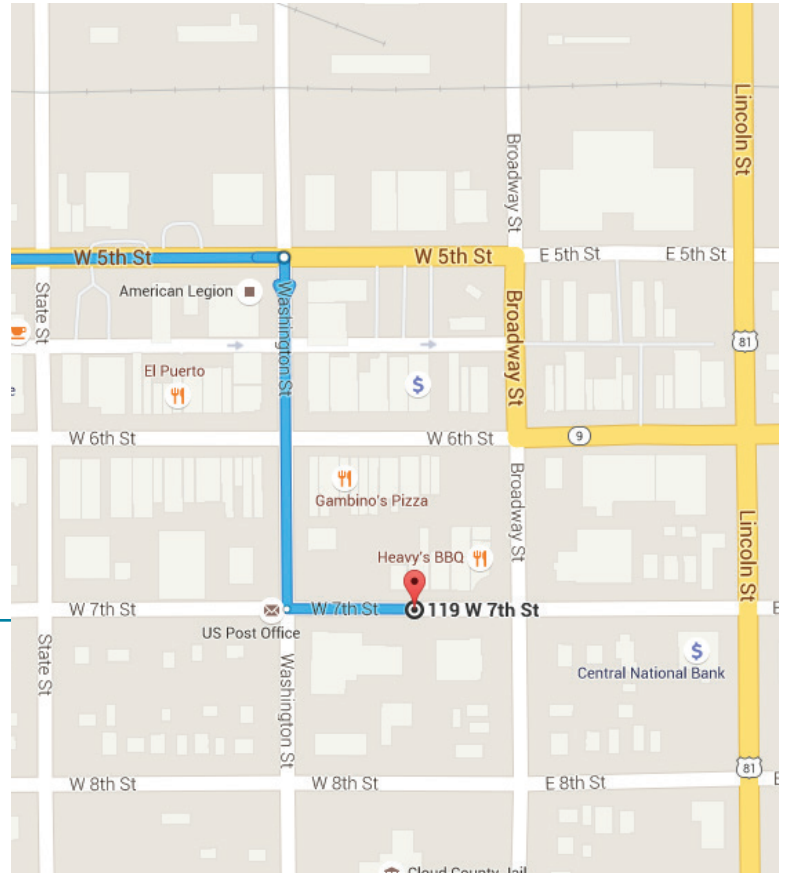

For Vision. For Health. For Life.

Beloit to Concordia

1. Go north on N Mill St. toward E 2nd St. - .4 miles
2. Continue on N Mill to E 8th St.
3. Turn right onto E 8th St - .8 miles
4. Turn left onto US-24 W - 1.1 miles
5. Turn right onto KS-9 E - 26.6 miles
6. Turn right at Rust Rd & continue on KS-9 - 2.2 miles
7. Turn right onto Washington St.
8. Turn left onto W. 7th St.
9. End at 119 W. 7th St.