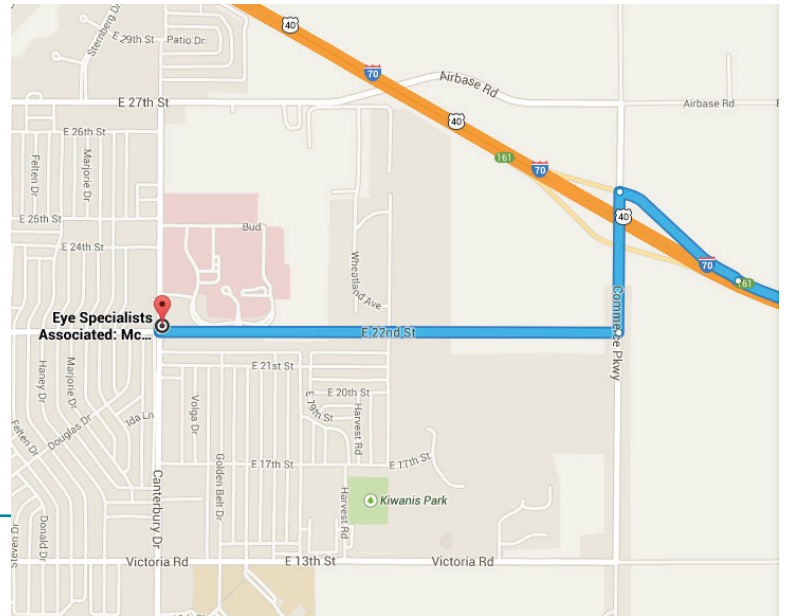

### Beloit to Hays (Dr.Pokorny)

1. Go South on K14 to I-70 - 44 miles
2. Turn right to merge onto I-70 W/KS-14 S/US-40 W toward Hays
3. Follow I-70 W/US-40 W to Commerce Pkwy in Big Creek. Take exit 161 from I-70 W/US-40 W - 60 miles
4. Turn left onto Commerce Pkwy
5. Turn right onto E 22nd St
6. Turn right onto Canterbury Dr
7. 2214 Canterbury Dr will be on the right