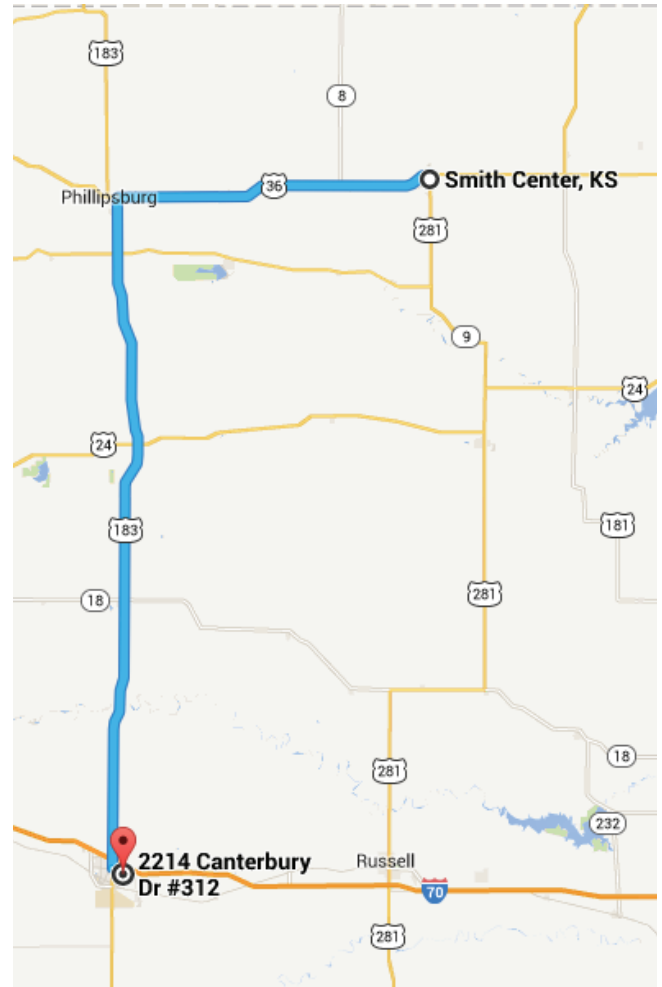

Chad J. Thompson, OD, Diplomate, ABO

Nick J. Richmond, OD

124 N Mill
Beloit, KS 67420

128 W Kansas Ave.
Smith Center, KS 66967

119 W 7th St.
Concordia, KS 66901

P: 785-738-3816 F: 785-738-4320

P: 785-282-6086 F: 785-282-3978

P: 785-243-2175 F: 785-243-4370