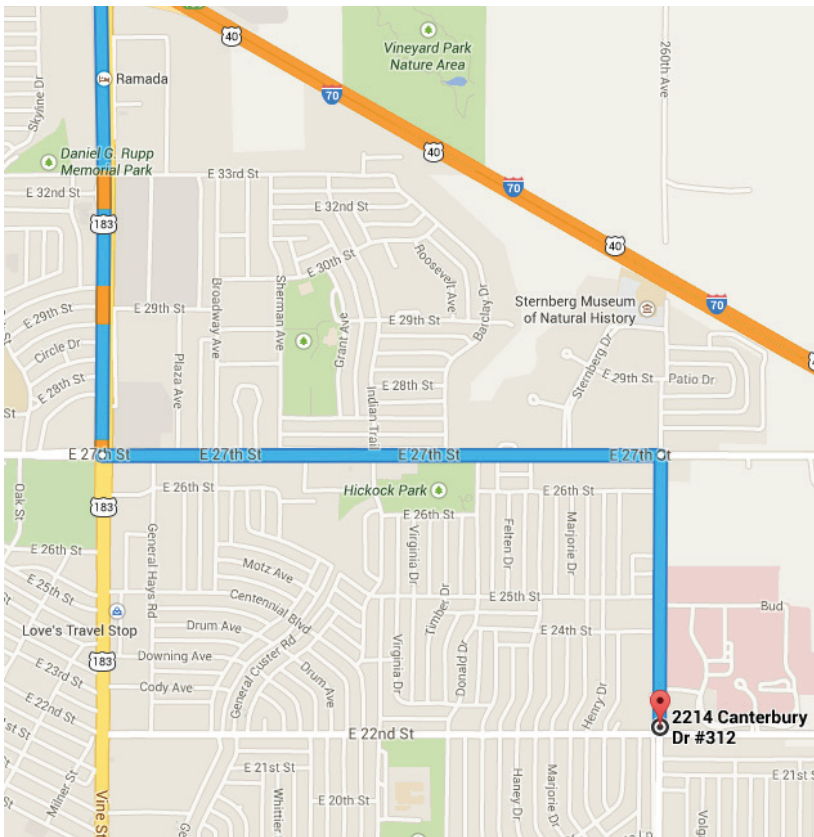

Chad J. Thompson, OD, Diplomate, ABO

Nick J. Richmond, OD

124 N Mill
Beloit, KS 67420

128 W Kansas Ave.
Smith Center, KS 66967

119 W 7th St.
Concordia, KS 66901

P: 785-738-3816 F: 785-738-4320

P: 785-282-6086 F: 785-282-3978

P: 785-243-2175 F: 785-243-4370